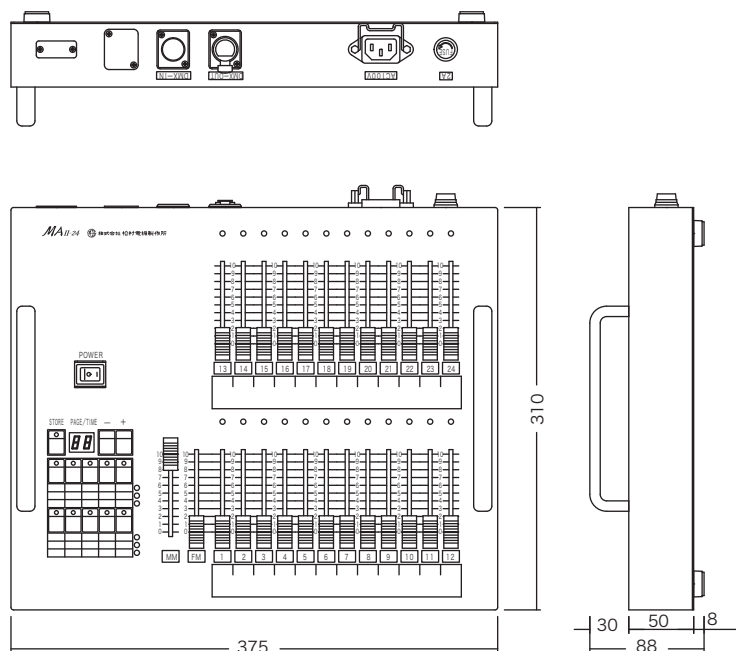

# LIGHTING CONSOLE

## 外形寸法<mm>